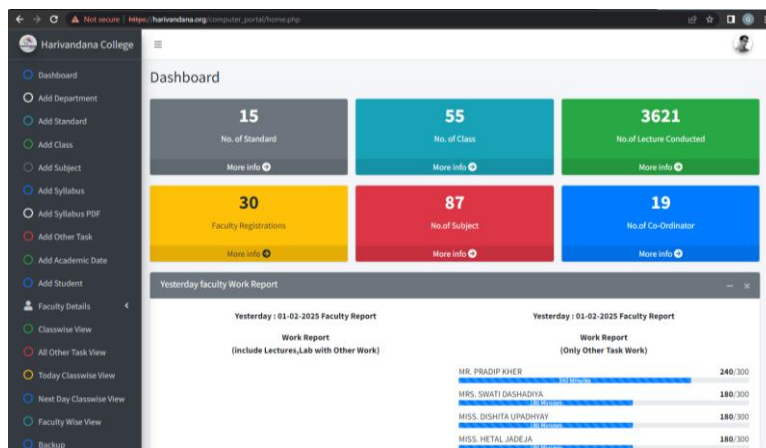

ERP

https://harivandana.org/computer_portal/

https://harivandana.org/commerce_portal/

https://harivandana.org/science_portal/

Representative Photographs

Date Wise Class Schedule Report

Start Date: End Date: Standard: